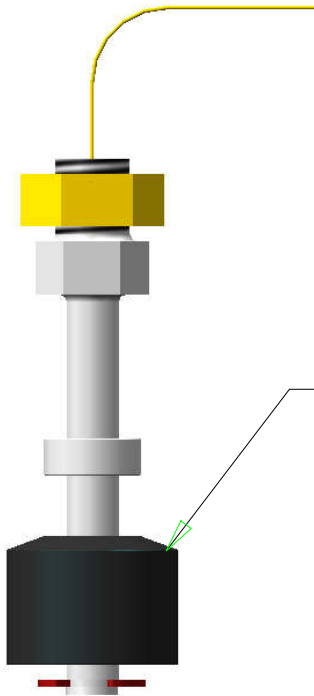

BAD POSITION

GOOD POSITION

CG-029 LEVEL SENSOR