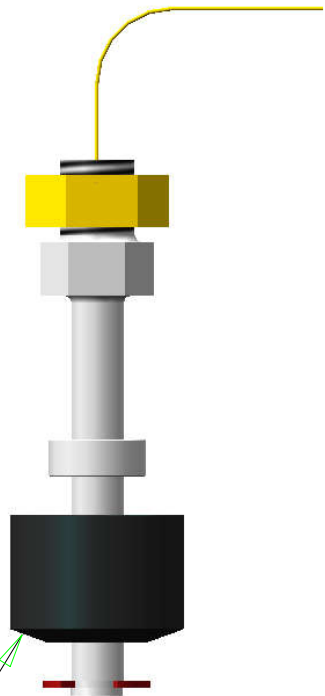

BAD POSITION

GOOD POSITION

CG-029 LEVEL SENSOR